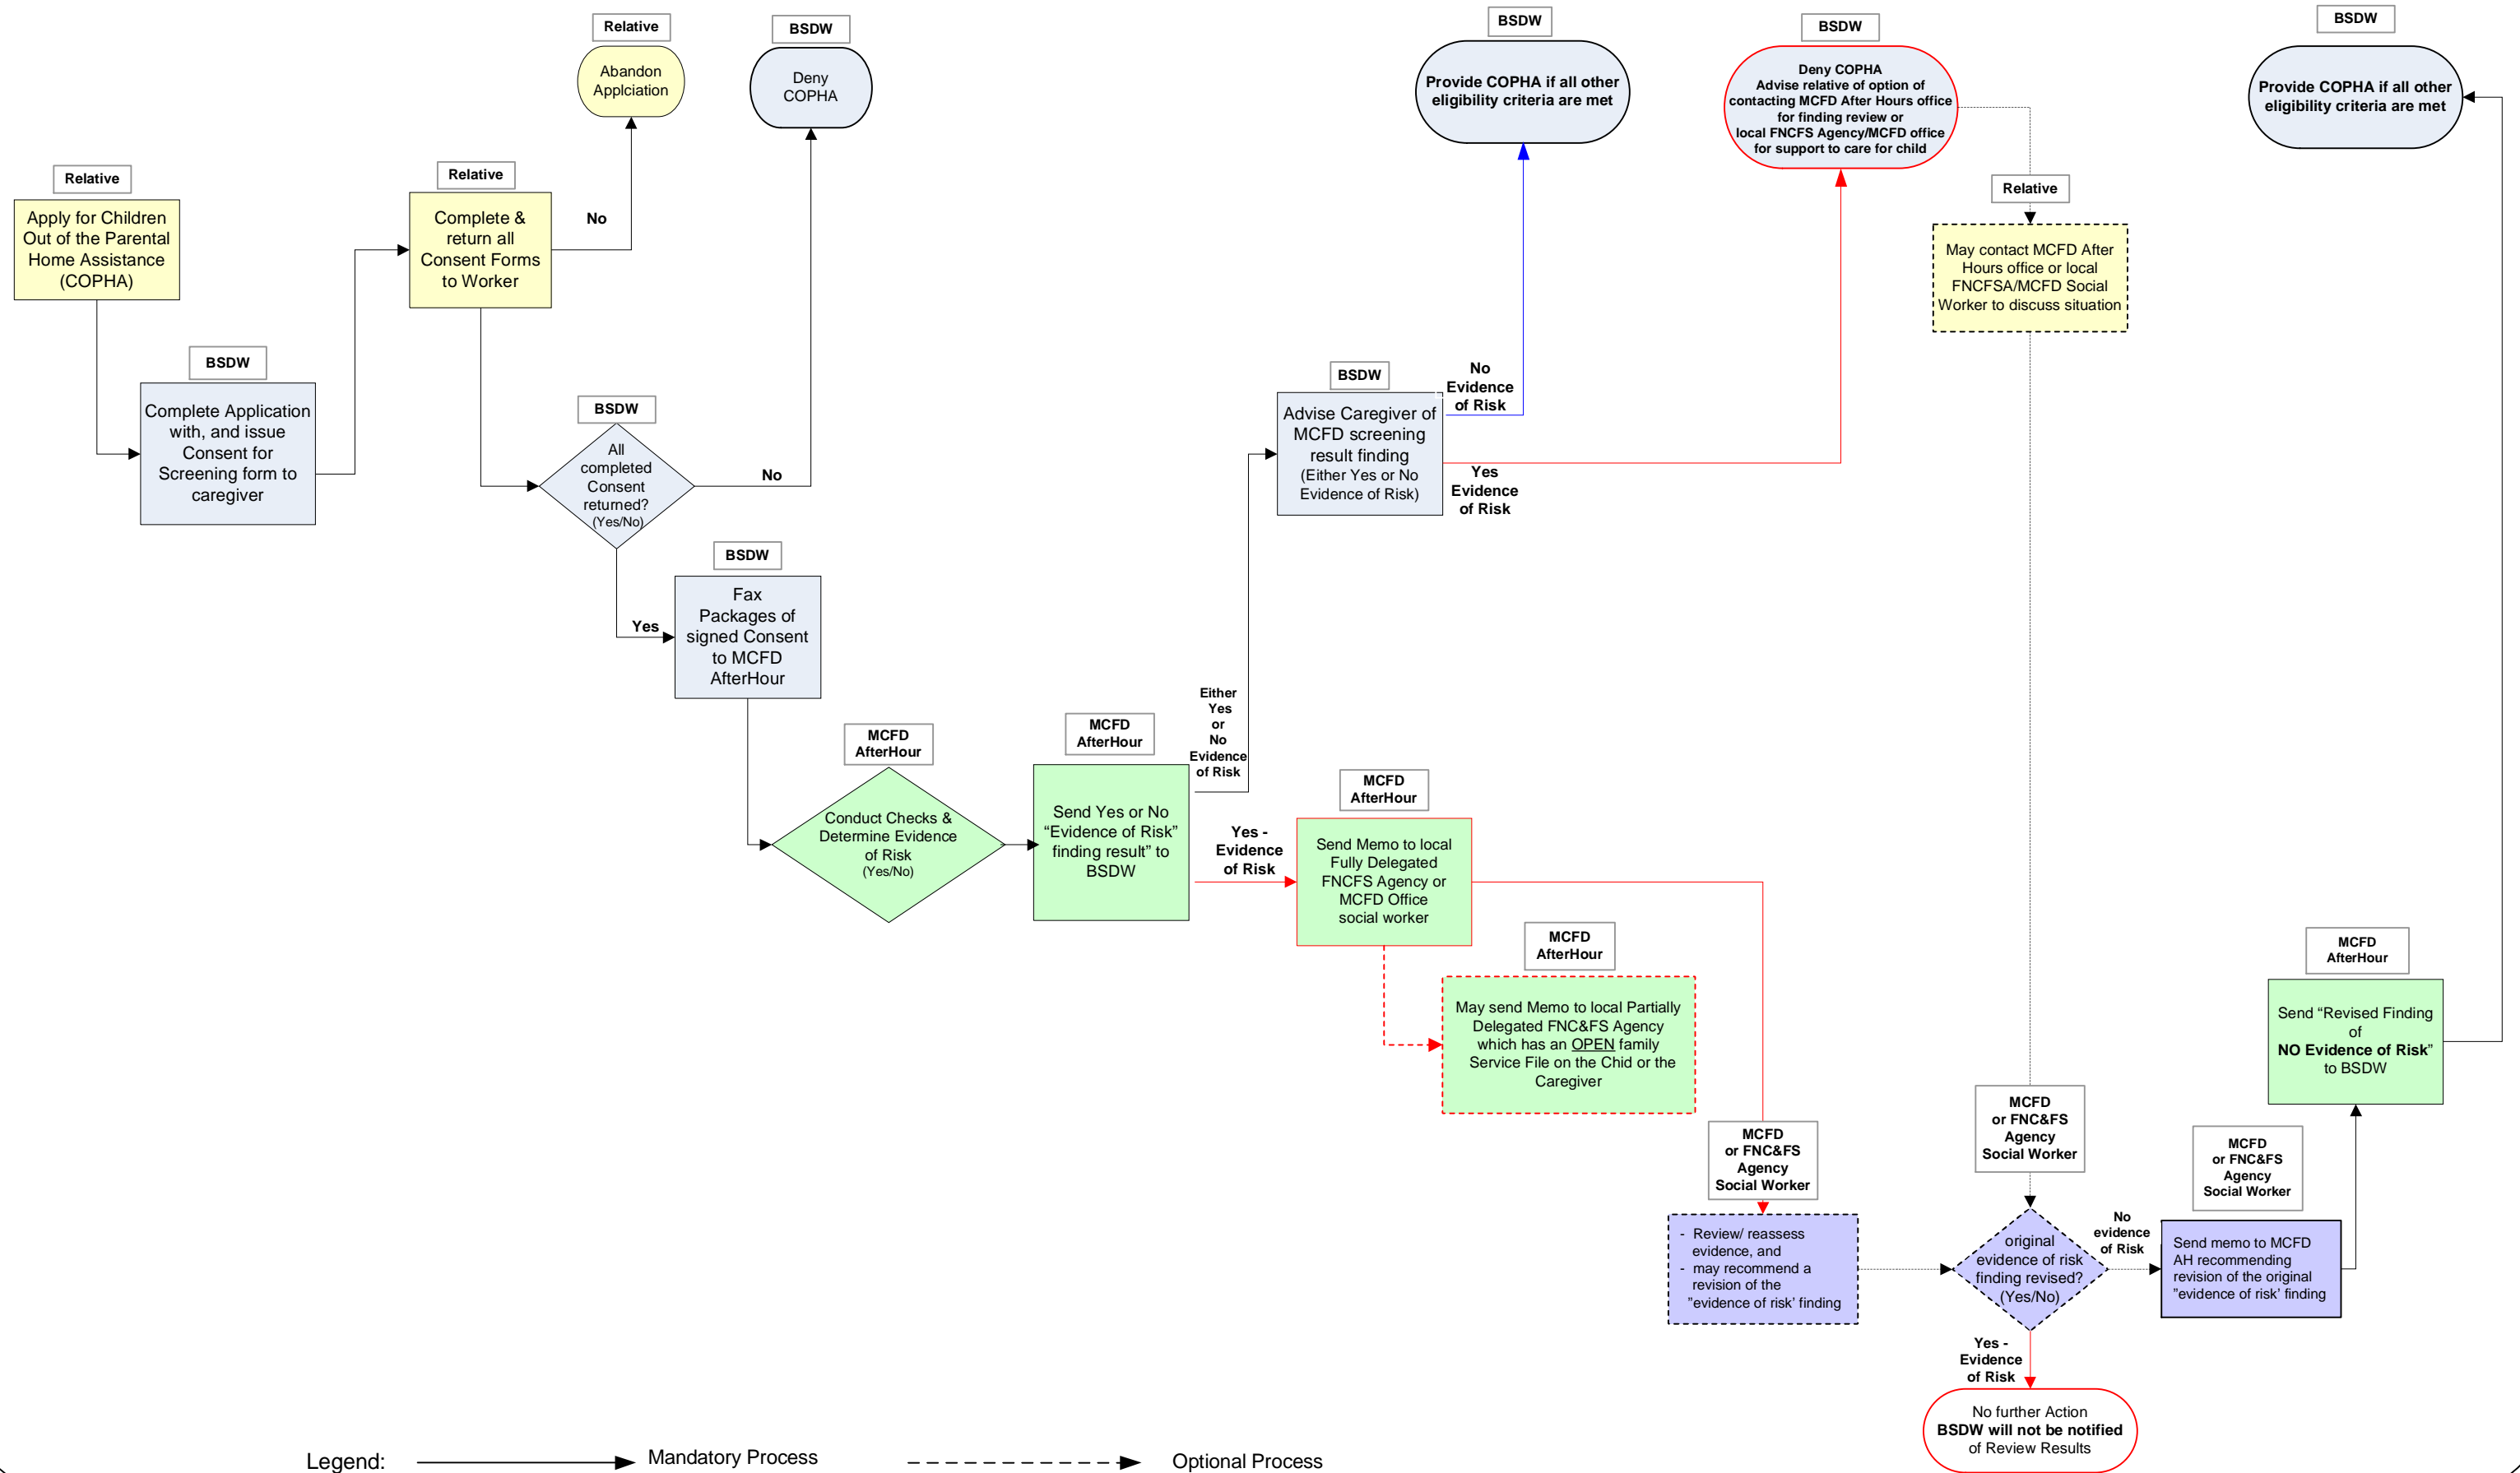

CHILDREN OUT OF THE PARENTAL HOME (COPH) SCREENING CHECKS PROCESS FLOW CHART (January 2010)

Legend: Mandatory Process Optional Process

CHILDREN OUT OF THE PARENTAL HOME (COPH) SCREENING CHECKS PROCESS FLOW CHART (January 2010)

Legend: Mandatory Process Optional Process