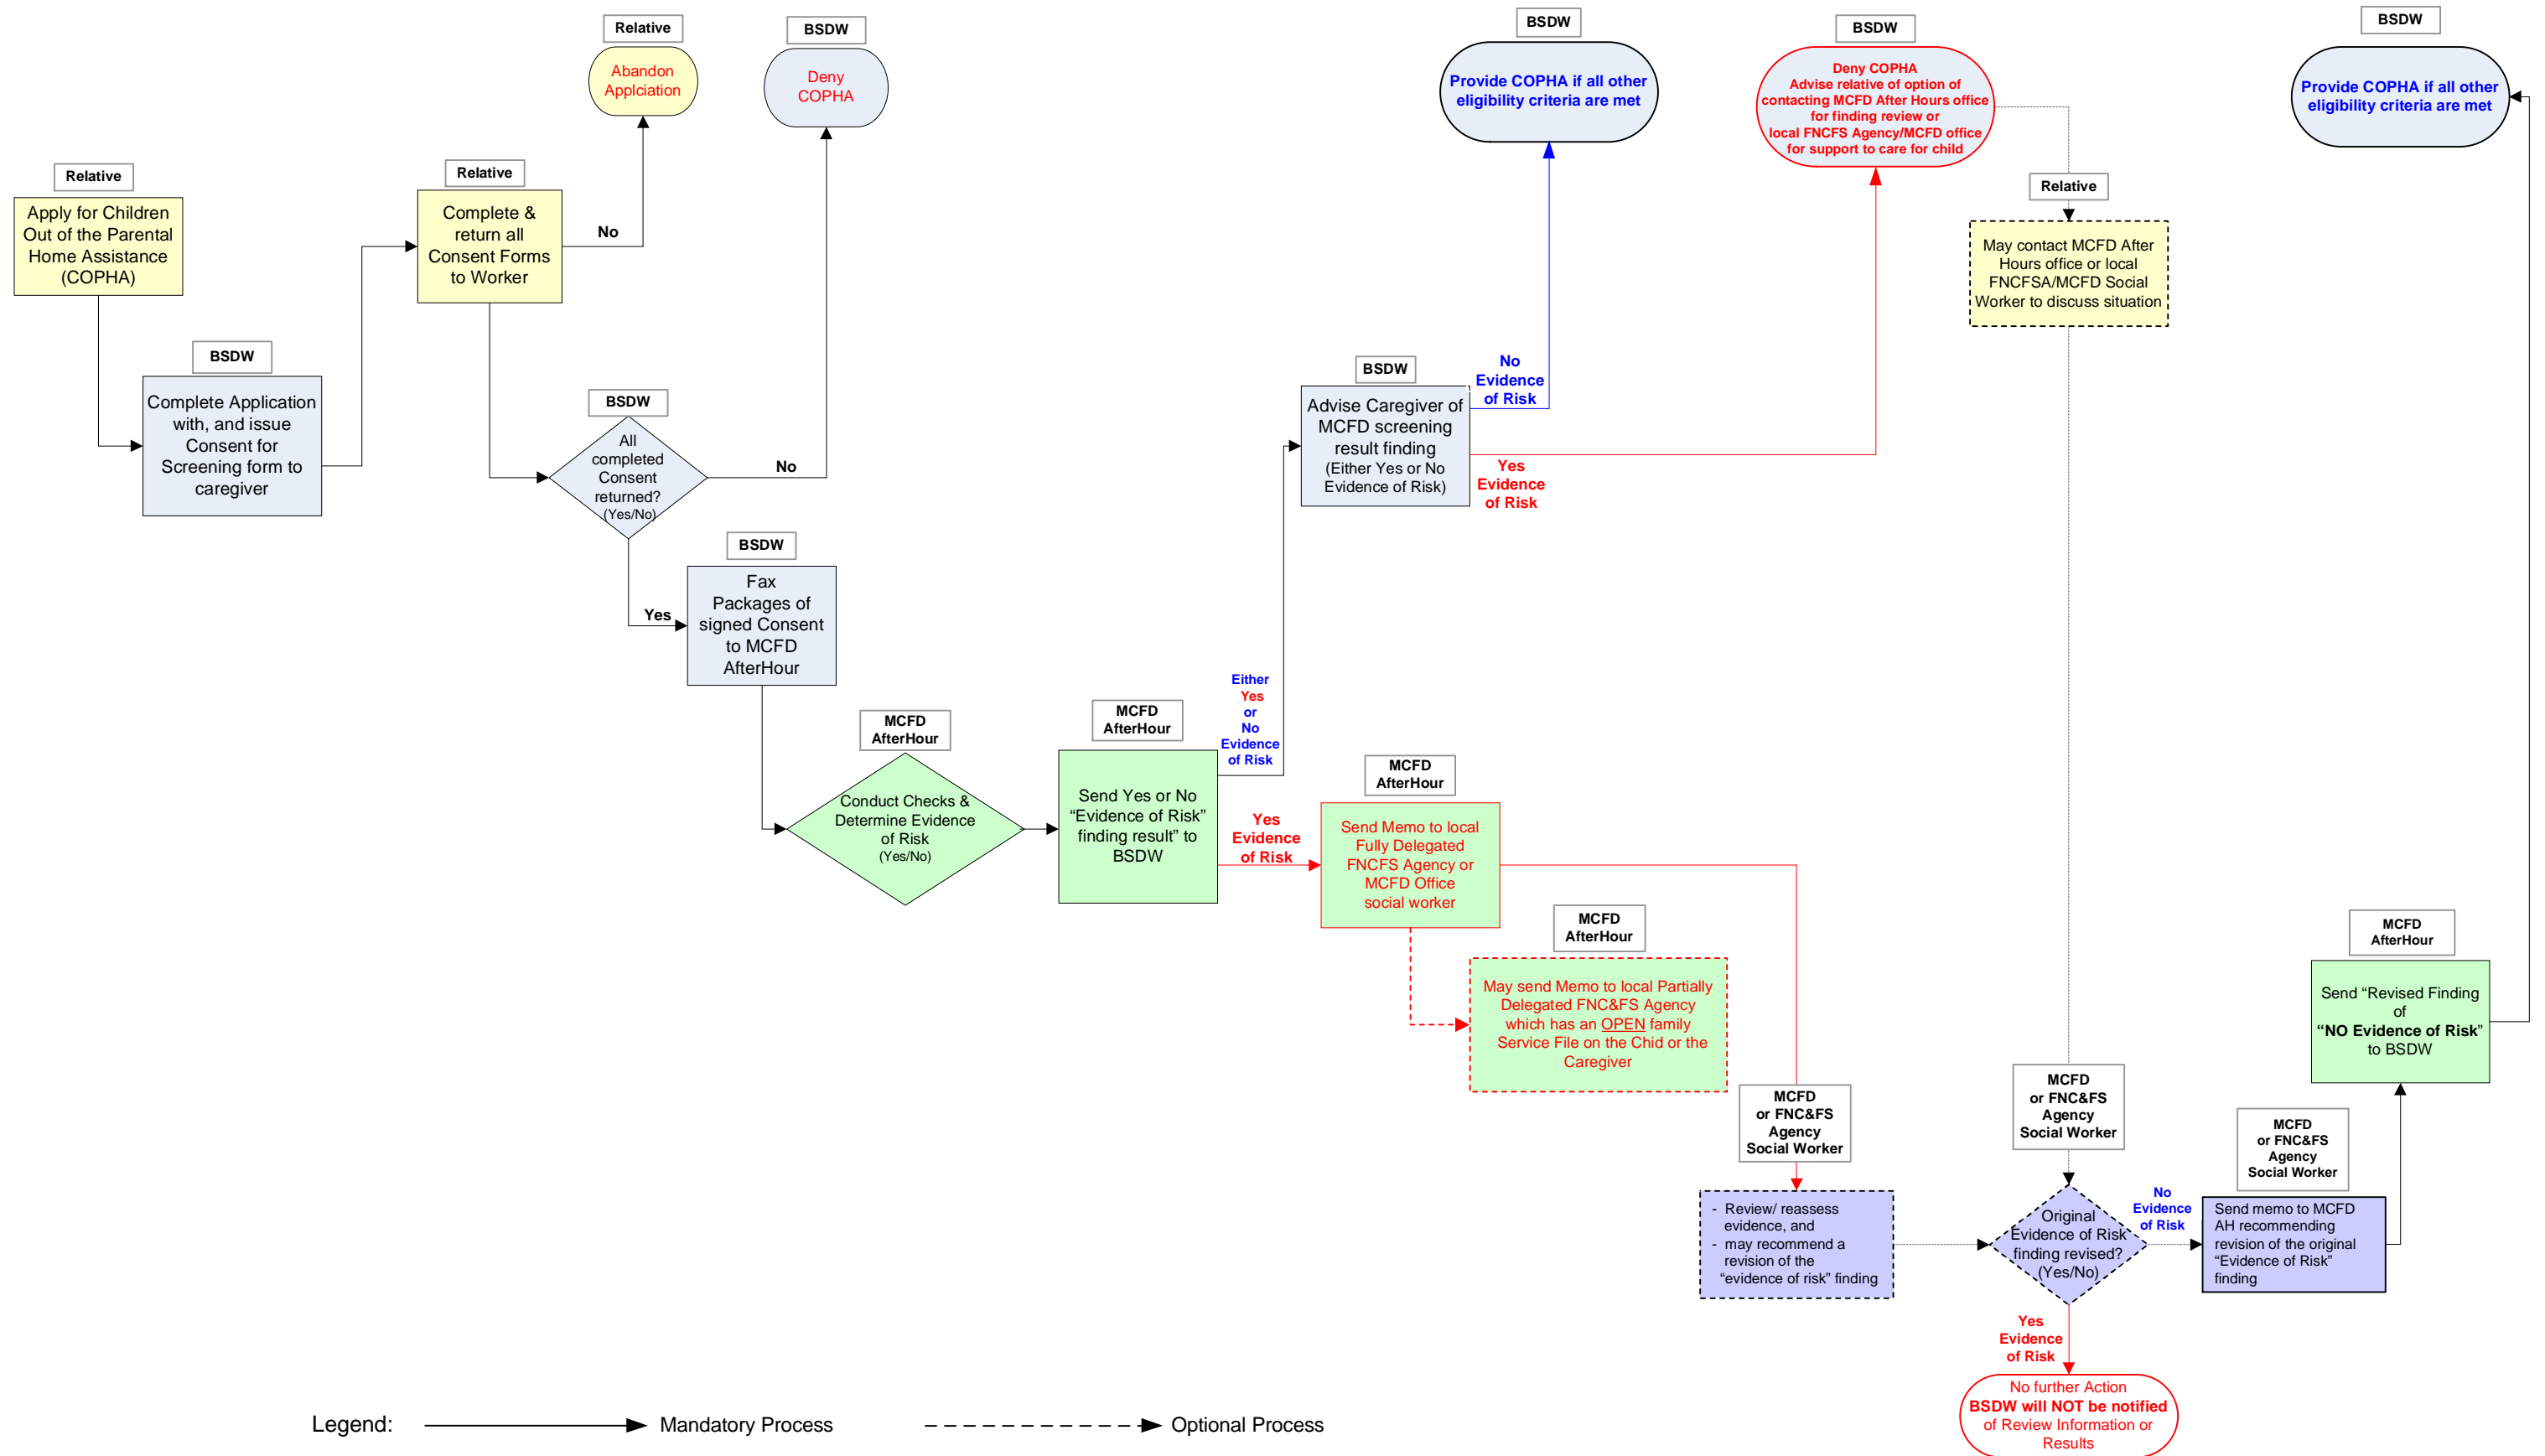

CHILDREN OUT OF THE PARENTAL HOME (COPH) SCREENING CHECKS PROCESS FLOW CHART (January 2010)

Legend: Mandatory Process Optional Process

CHILDREN OUT OF THE PARENTAL HOME (COPH) SCREENING CHECKS PROCESS FLOW CHART (January 2010)

Legend: Mandatory Process Optional Process